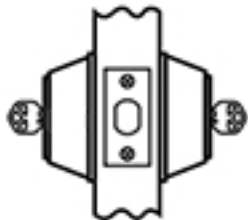

Deadbolts

Function Name

Description

Single Cylinder

Deadbolt operated by key outside and thumb turn inside.

Double Cylinder

Deadbolt operated by key both sides.