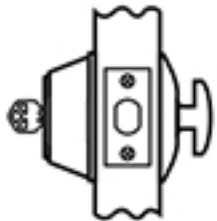

Deadbolts

Function Name

Description

Single Cylinder

Deadbolt operated by key outside and thumb turn inside.

Double Cylinder

Deadbolt operated by key both sides.