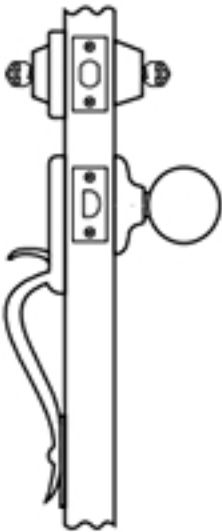

# Handlesets

Function Name

Description

Smartkey Single  
Cylinder

Latch bolt operated by thumb piece outside and grip inside. Deadbolt operated by key outside and thumb turn inside.

Smartkey Double  
Cylinder

Latch bolt operated by thumb piece outside and grip inside. Deadbolt operated by key both sides.

Dummy

Handle and grip act as a pull only. For inactive leaf of double doors. No operation.