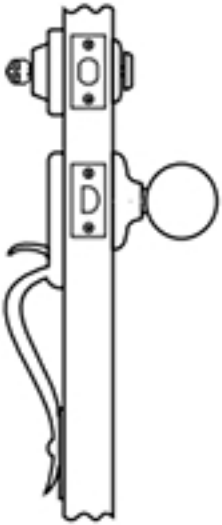

# Handlesets

Function Name

Description

Smartkey Single  
Cylinder

Latch bolt operated by thumb piece outside and grip inside. Deadbolt operated by key outside and thumb turn inside.

Smartkey Double  
Cylinder

Latch bolt operated by thumb piece outside and grip inside. Deadbolt operated by key both sides.

Dummy

Handle and grip act as a pull only. For inactive leaf of double doors. No operation.