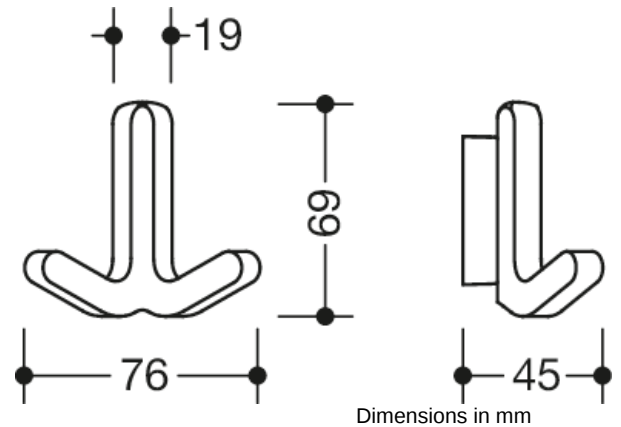

Similar picture

### Properties

Range 477 double hook in new design

- for hanging up garments and other utensils
- Rounded edges
- W: 76 mm, H: 69 mm, D: 45 mm
- Made of high-gloss polyamide in the selected HEWI colours 99; 97; 95; 92; 90; 18; 33; 74; 55; 50 (HEWI colour chart)
- Concealed fixing

### Colours / Surfaces

	99 (pure white)
	97 (light grey)
	95 (stone grey)
	92 (anthracite grey)

	90 (jet black)
	74 (apple green)
	55 (aqua blue)
	50 (steel blue)

	33 (ruby red)
	18 (mustard yellow)