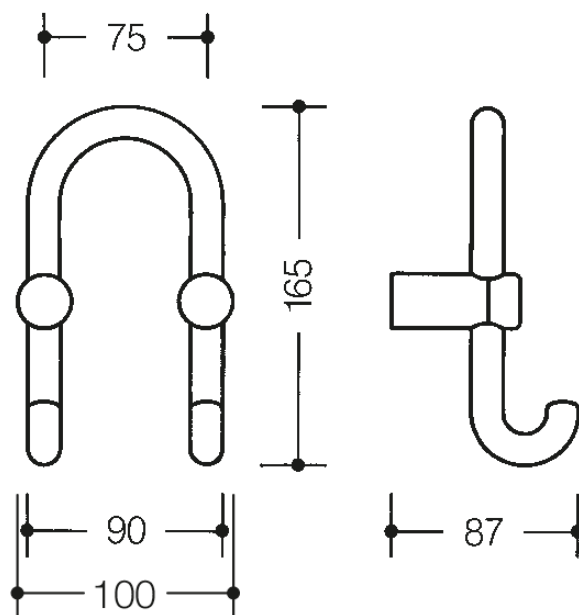

Similar picture

Dimensions in mm

### Properties

Range 801 Double hook for cloakroom rails

- double hook with forward-facing hooks
- for hanging up clothing and utensils
- 90 mm wide, 165 mm high and 87 mm deep, centre-to-centre 75 mm
- made of high-quality polyamide according to HEWI colour chart

### Colours / Surfaces

	99 (pure white)		92 (anthracite grey)		74 (apple green)		36 (coral)
	98 (signal white)		90 (jet black)		72 (may green)		33 (ruby red)
	97 (light grey)		86 (sand)		55 (aqua blue)		24 (orange)
	95 (stone grey)		84 (umber)		50 (steel blue)		18 (mustard yellow)