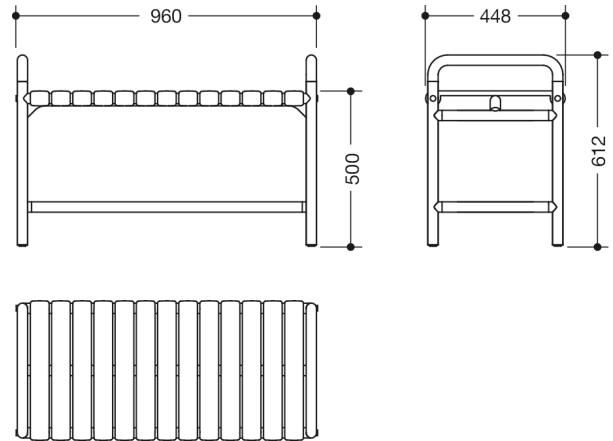

Similar picture

Dimensions in mm

Properties

Range 801 Shower bench

- suitable for use in the shower
- made of rail system, diameter 33 mm, with continuous, corrosion resistant steel core
- with additional, side support rails
- used for safe sitting in the bathroom and shower area
- maximum weight capacity 350 kg
- for mobile use
- 960 mm wide, 448 mm deep, 500 mm seat height, 612 mm total height
- with 55 mm wide polyamide seat slats
- made of high-quality polyamide according to HEWI colour chart