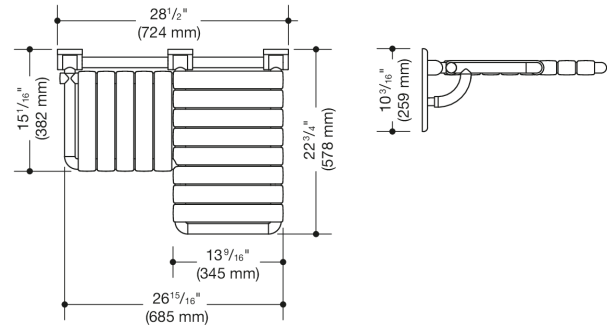

Similar picture

Dimensions in mm

### Shower folding seat, L-shape (USA)

- design made from rails and seat elements
- functions as a secure seat in the shower area
- can be folded up
- with corrosion-protected steel core throughout
- wall plate made from synthetic material with integrated steel core
- protruding seat element right
- the narrow seating element is 13 3/8 inch (340 mm) wide and 15 1/16 inch (382 mm) deep
- the protruding seat element is 13 9/16 inch (345 mm) wide and 22 3/4 inch (578 mm) deep
- seat elements 2 3/16 inch (55 mm) wide
- maximum loading capacity 450 lbs (204 kg)
- includes fixing material for mounting to cavity walls with wood backlining of two 2 inch x 12 inch laminate or hardwood boards connected with a 1/2 inch x 12 inch plywood board
- concealed fastening
- made from high-grade synthetic material in the HEWI colors 99 (pure white), 95 (stone gray), 92 (anthracite gray), 90 (jet black), 86 (sand), 84 (umber) and 33 (ruby red)
- meets the requirements of 2010 ADA standards and ICC/ANSI A117.1-2017