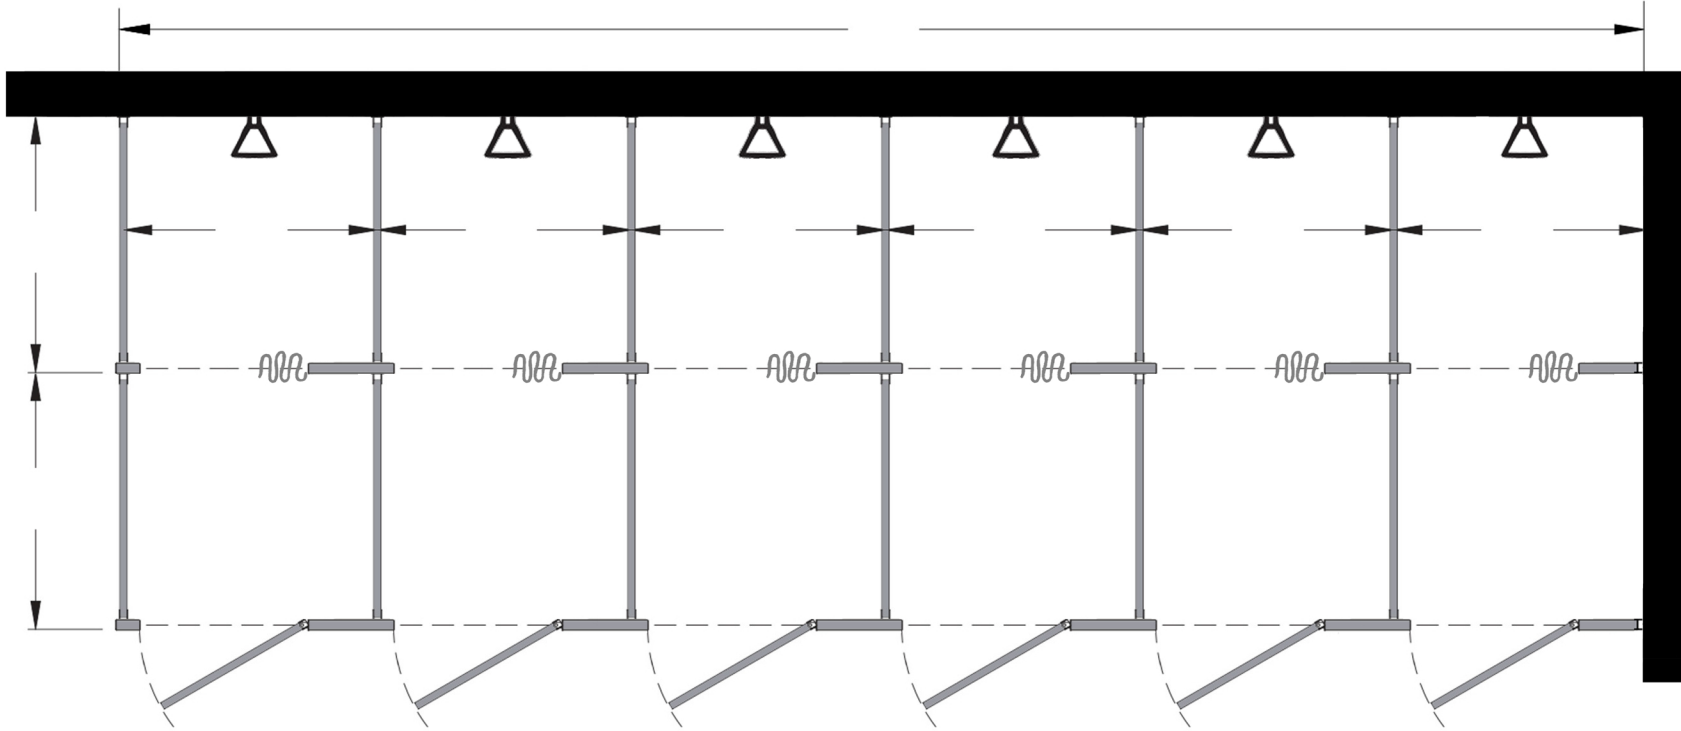

Style:
 Overhead Braced
 Floor Mount
 Ceiling Mount
 Floor/Ceiling Mount

Material:
 Baked Enamel
 Solid Phenolic
 Solid Plastic
 Stainless Steel

Color: _____

Ship To: _____

City: _____

State: _____ Zip: _____